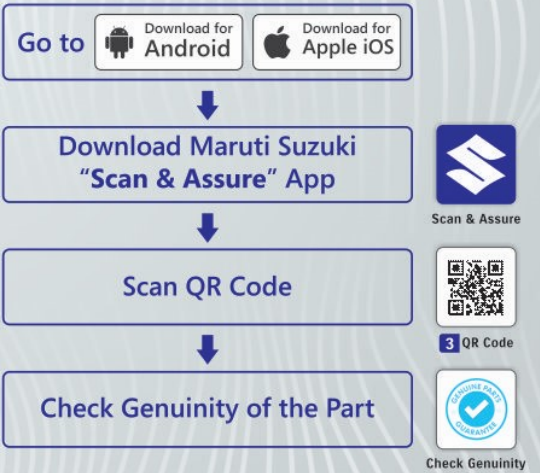

INTRODUCING

NEW MRP LABEL

Authenticate Maruti Suzuki Genuine Parts by scanning the **QR Code** on the all **New MRP Label**.*

“AB KAREIN ASLI KI PEHCHAN”

SCAN & CHECK NOW

New MRP Label

"SCAN & ASSURE" APP

Security Features of the New MRP Label

- 1**  **Thermochromic Blue Ink -**
- MSGP Logo disappears on temp 45°C.
 - MSGP Logo appears on ambient temp.

- 2**  **MSGP Hologram**
- When tilted get zoomed

* During the transition phase both New and Old MRP Labels will be available.