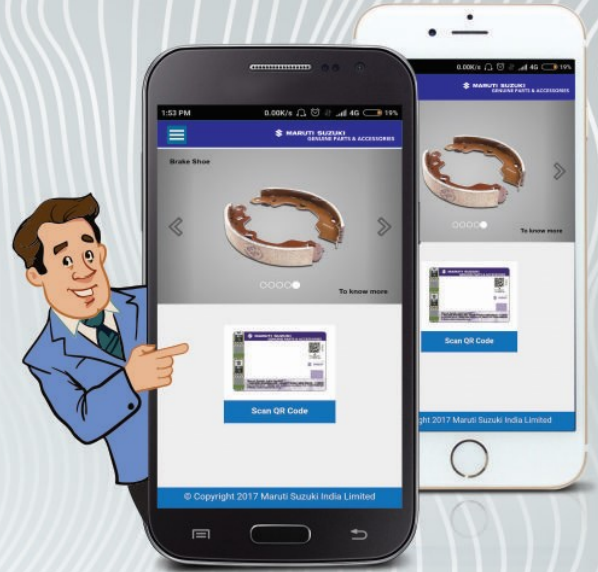

INTRODUCING

NEW MRP LABEL

Authenticate Maruti Suzuki Genuine Parts by scanning the **QR Code** on the all **New MRP Label**.*

“AB KAREIN ASLI KI PEHCHAN”

SCAN & CHECK NOW

New MRP Label

"SCAN & ASSURE" APP

Security Features of the New MRP Label

- 1**  **Thermochromic Blue Ink -**
- MSGP Logo disappears on temp 45°C.
 - MSGP Logo appears on ambient temp.

- 2**  **MSGP Hologram**
- When tilted get zoomed

* During the transition phase both New and Old MRP Labels will be available.